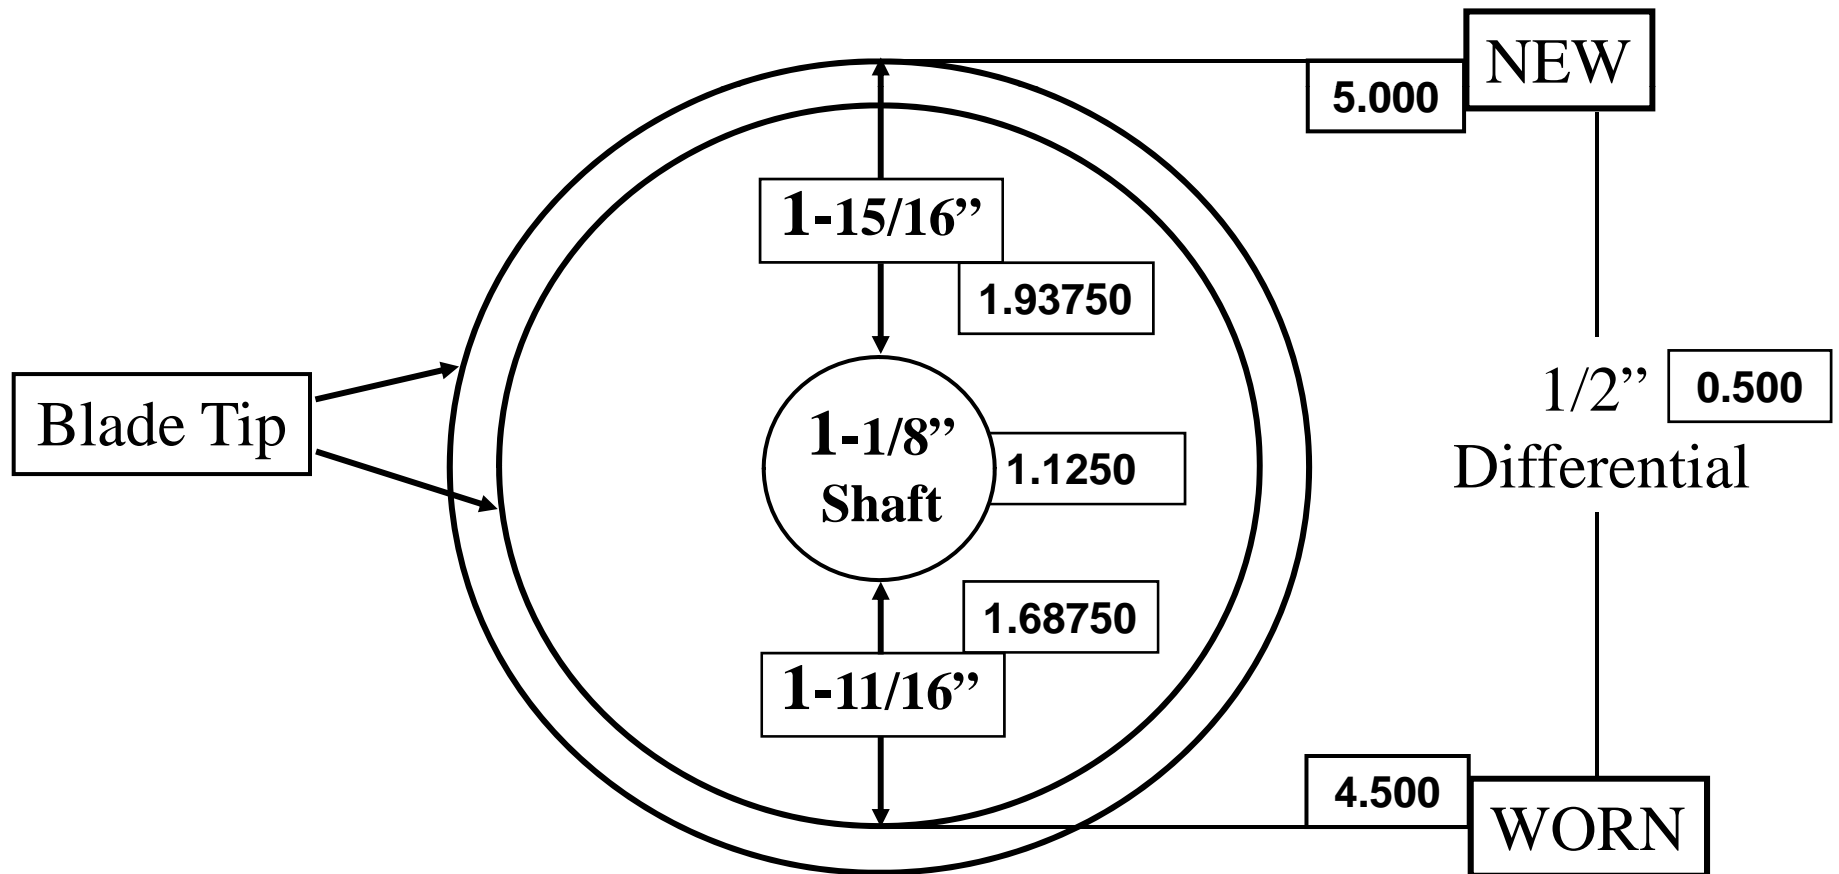

# 5" Diameter Reel - Wear Limit

5" Diameter Reel (1-1/8" Shaft) - NEW

4-1/2" Minimum Reel Diameter - WORN

\*\*Flex 18 / 21, GR-1000 / 3100, RM-5200 / 5400 reels

# 5" Diameter Reel - Wear Limit

5" Diameter Reel (1-3/8" Shaft) - NEW

4-1/2" Minimum Reel Diameter - WORN

\*\*DPA, GR-3150 / 3250, RM-5210 / 5410 reels

# 7" Diameter Reel - Wear Limit

7" Diameter Reel (1-3/8" Shaft) - NEW

6-3/8" Minimum Reel Diameter - WORN

\*\*RM-2300 / 2600, 3100, 5510 / 5610, 6500 / 6700 reels