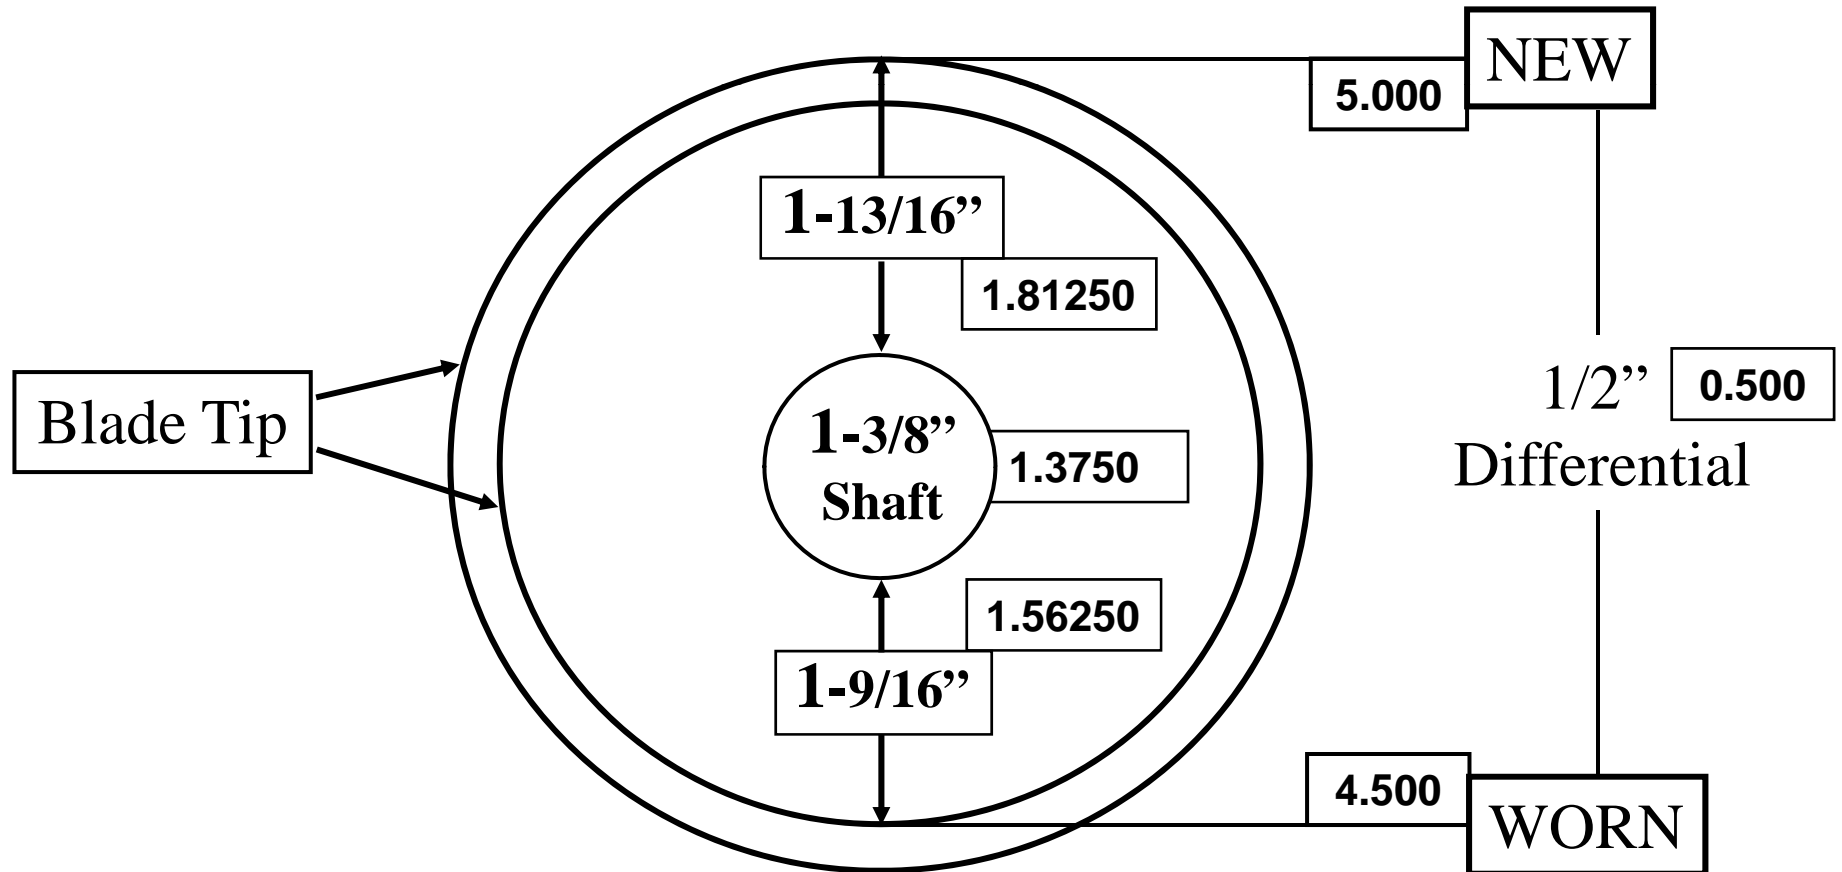

# 5" Diameter Reel - Wear Limit

5" Diameter Reel (1-1/8" Shaft) - NEW

4-1/2" Minimum Reel Diameter - WORN

\*\*Flex 18 / 21, GR-1000 / 3100, RM-5200 / 5400 reels

# 5" Diameter Reel - Wear Limit

5" Diameter Reel (1-3/8" Shaft) - NEW

4-1/2" Minimum Reel Diameter - WORN

\*\*DPA, GR-3150 / 3250, RM-5210 / 5410 reels

# 7" Diameter Reel - Wear Limit

7" Diameter Reel (1-3/8" Shaft) - NEW

6-3/8" Minimum Reel Diameter - WORN

\*\*RM-2300 / 2600, 3100, 5510 / 5610, 6500 / 6700 reels